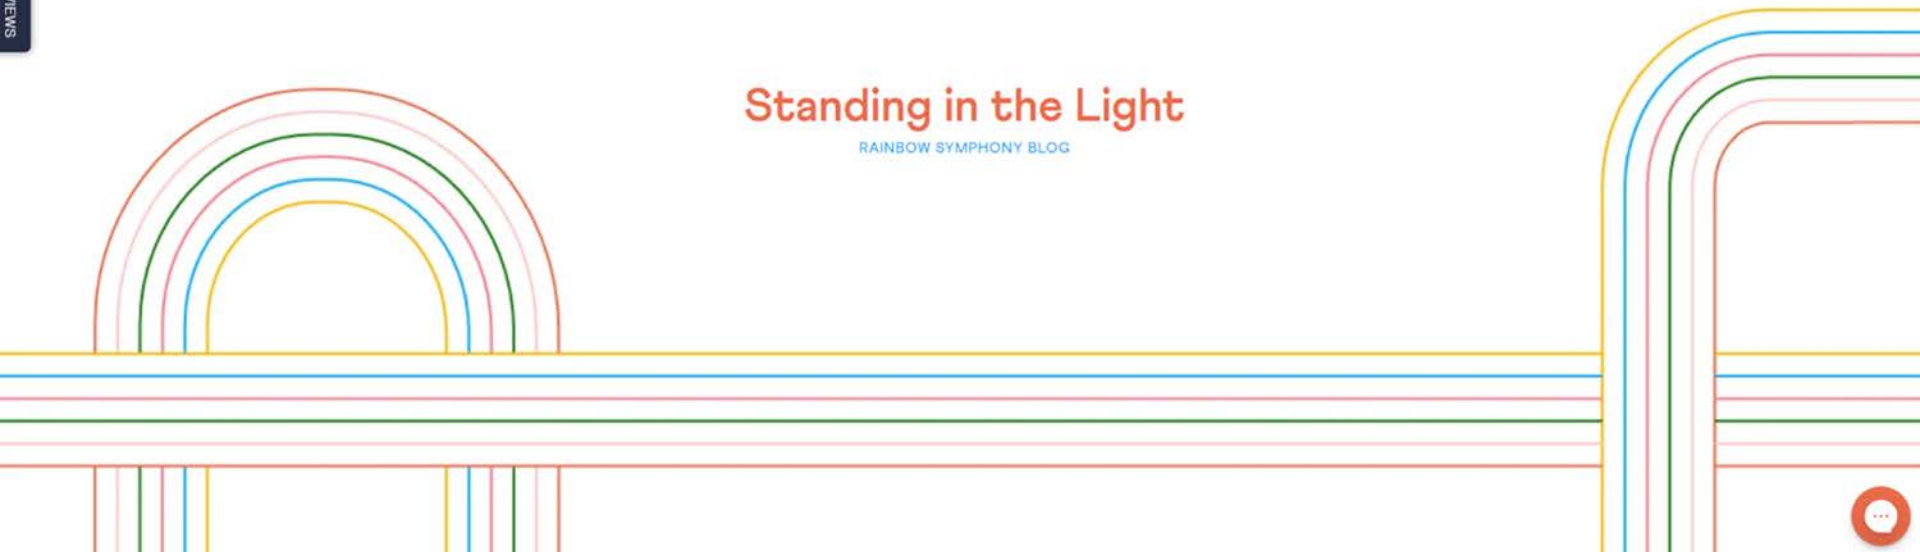

<https://www.rainbowsymphonystore.com/blogs/blog>

[Q](#) [🛒 (0)](#) [MY ACCOUNT](#)

[Shop](#) [Customize](#) [DIY Decals](#) [Contact](#)

Standing in the Light

RAINBOW SYMPHONY BLOG

★ REVIEWS