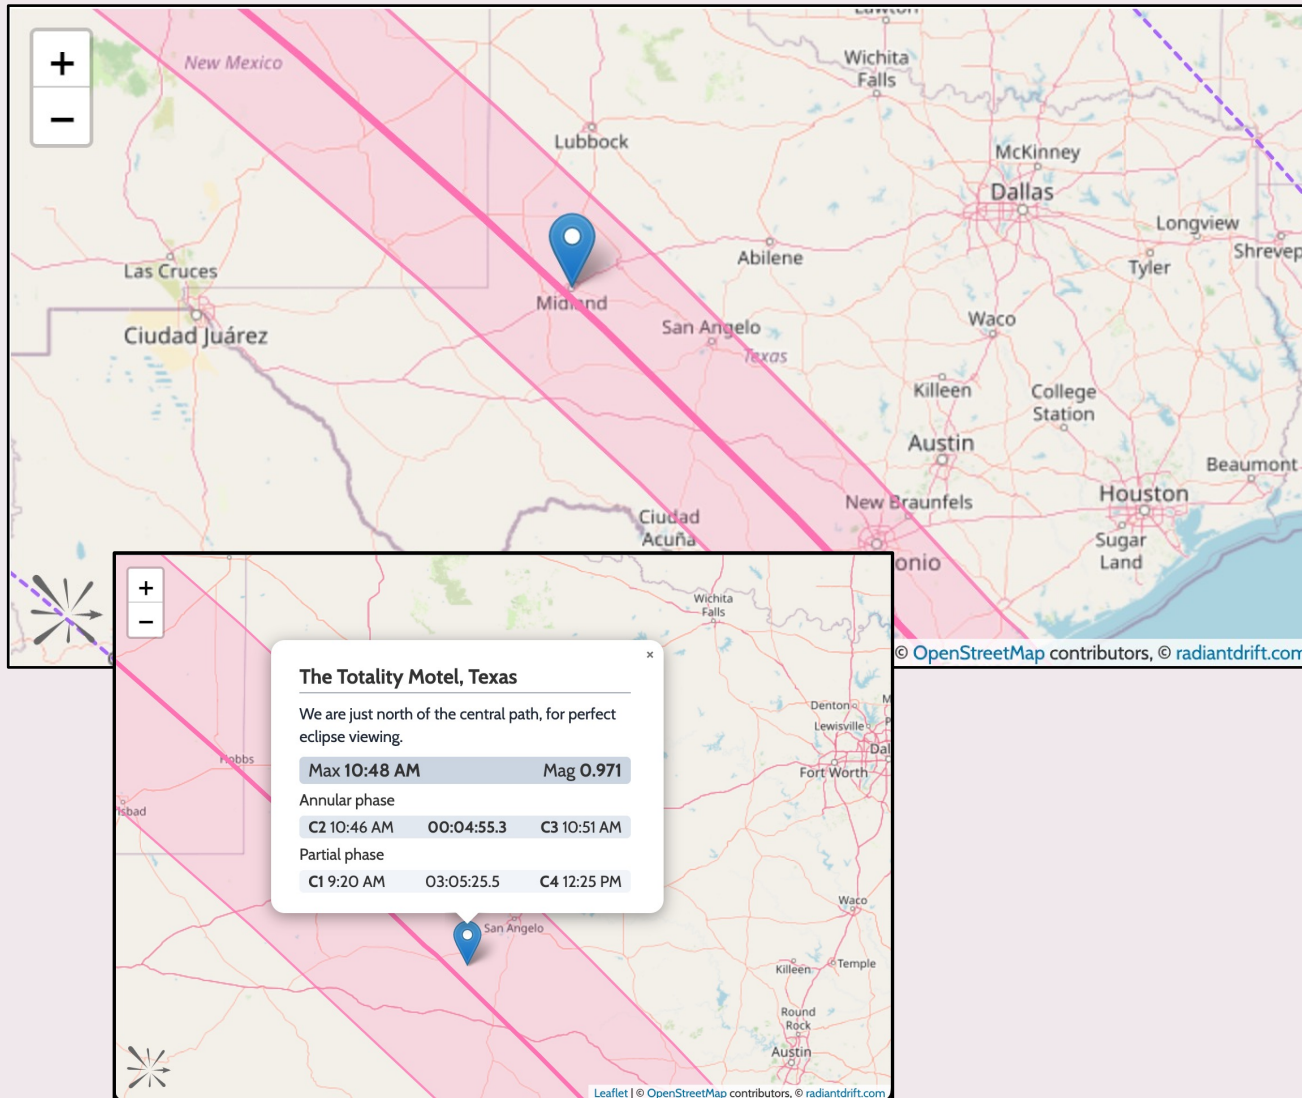

Astronomy and Geospatial APIs + Widgets for your site

- Eclipse path data
- Eclipse maps
- Eclipse simulator
- Local circumstances
- Lunar limb profiles
- ...and more

From the makers of [The Photographer's Ephemeris](#)

radiantdrift.com

Embeddable Eclipse Map

- A dynamic, interactive map to embed on your web-site
- Focus on the exact location of interest for your audience
- Map pan and zoom
- Multiple map styles available
- Customizable map marker location, title and subtitle
- Times, magnitude, duration of eclipse calculated and displayed automatically

- [Documentation](#)

Web Services API and Data

- For web-sites, apps and data visualization teams
- Astronomy and geospatial APIs provided via a simple-to-use web service
- Eclipse-related data includes:
 - Local Circumstances (contact times, magnitude, obscuration etc.)
 - Besselian Elements
 - Eclipse Paths
 - Instantaneous Circumstances
 - Lunar Limb Profile
 - Lunar Libration
- Data available as JSON, GeoJSON, SVG
- [Documentation](#)