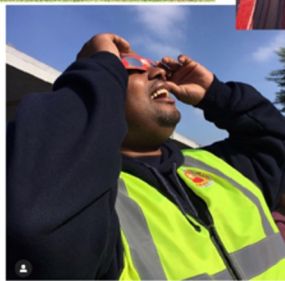

The background consists of a central point from which multiple colored rays radiate outwards, creating a sunburst or starburst effect. The colors of the rays include shades of yellow, orange, red, purple, blue, green, and pink. The text 'Rainbow Symphony' is centered over this background. The word 'Rainbow' is in a bold, sans-serif font with each letter in a different color: R (orange), a (yellow), i (green), n (blue), b (red), o (purple), w (pink). To the right of 'Rainbow' are three blue stars of varying sizes. The word 'Symphony' is in a bold, sans-serif font with each letter in a different color: S (blue), y (red), m (purple), p (blue), h (green), o (yellow), n (orange), y (red).

Rainbow 
Symphony

Safety Information on Every Pair

FRONT (Outside)

BACK (Inside)

Why Should I Order Now?

Other Merch Ideas: Stickers & Suncatcher Decals!

Our Eclipse Highlights

1989

Rainbow Symphony makes their first pair of eclipse glasses

1991

Rainbow Symphony experiences it's first major eclipse & Mark sees his first partial solar eclipse

1998

Mark witnesses his first total solar eclipse!

1999

Sophie Experience's her first total solar eclipse

2000-2017

Rainbow Symphony became a leading company for trusted & safe eclipse glasses

2022-2024

Let's get ready!

The background consists of a central point from which multiple colored rays radiate outwards, creating a starburst effect. The colors include shades of yellow, orange, red, purple, blue, green, and pink. The text 'Rainbow Symphony' is centered over this background. The word 'Rainbow' is in a bold, sans-serif font with each letter in a different color: R (orange), a (yellow), i (green), n (blue), b (red), o (purple), w (pink). To the right of 'Rainbow' are three blue stars of varying sizes. The word 'Symphony' is in a bold, sans-serif font with each letter in a different color: S (blue), y (purple), m (red), p (blue), h (green), o (yellow), n (orange), y (red).