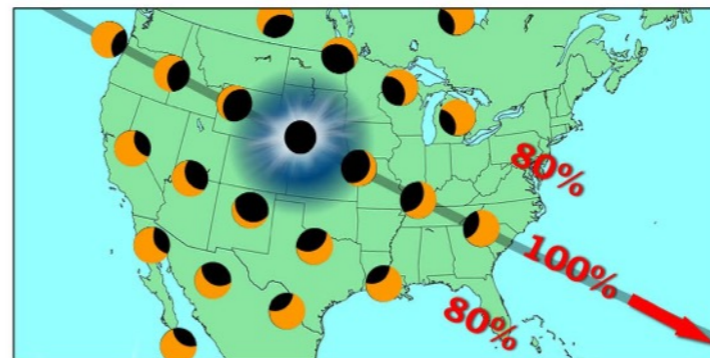

<http://bit.ly/2017apo>
<http://bit.ly/2017ba>
<http://bit.ly/2017rs>
<http://bit.ly/2017too>
<http://bit.ly/2017tse>