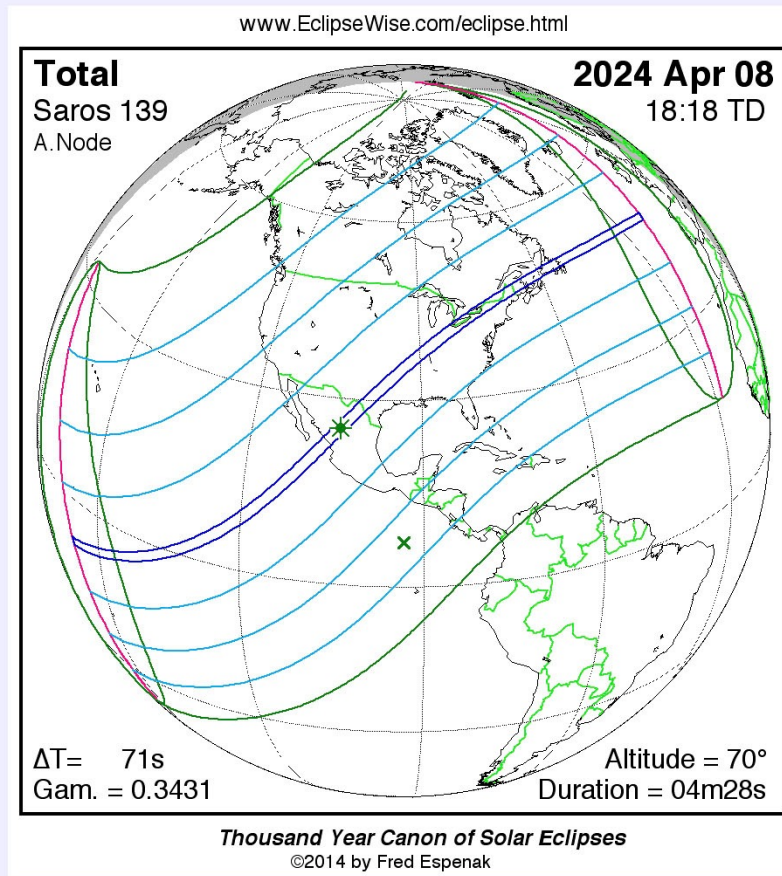

The instant of *greatest eclipse* takes place on 2024 Apr 08 at 18:18:29 TD (18:17:18 UT1). This is 1.0 days after the Moon reaches perigee. During the eclipse, the Sun is in the constellation *Aries*. The *synodic month* in which the eclipse takes place has a *Brown Lunation Number* of 1253.

The eclipse belongs to [Saros 139](#) and is number 30 of 71 eclipses in the series. All eclipses in this series occur at the Moon's *ascending node*. The Moon moves southward with respect to the node with each succeeding eclipse in the series and *gamma* decreases.

The solar eclipse of 2024 Apr 08 is a relatively long *total* eclipse with a duration at *greatest eclipse* of 04m28s. It has an *eclipse magnitude* of 1.0566.

The total solar eclipse of 2024 Apr 08 is preceded two weeks earlier by a penumbral lunar eclipse on [2024 Mar 25](#).

These eclipses all take place during a single *eclipse season*.

- [Orthographic Map: Total Solar Eclipse of 2024 Apr 08](#) - detailed global map of eclipse visibility ([Key to Figure](#))
- [Google Map: Total Solar Eclipse of 2024 Apr 08](#) - interactive map of the eclipse path
- [Path Table: Total Solar Eclipse of 2024 Apr 08](#) - coordinates of the central line and path limits
- [Circumstances Table: Total Solar Eclipse of 2024 Apr 08](#) - eclipse times for hundreds of cities
- [Saros 139 Table](#) - data for all eclipses in the Saros series