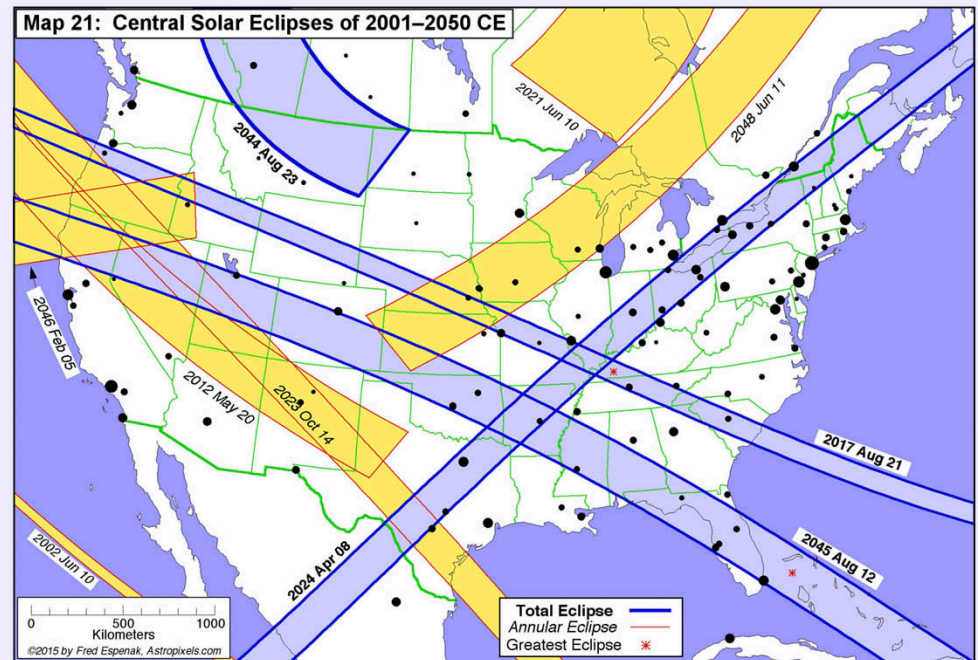

Eclipse Durations: Penumbra = 02h54m41s, Umbral = 03m40m35s, Total = 01h25m06s
Eclipse Contacts: P1 = 08:01:52 UT1, U1 = 09:08:49 UT1, U2 = 10:16:12 UT1, U3 = 11:41:52 UT1, U4 = 12:49:24 UT1, P4 = 13:56:32 UT1

Parameters: Eph. = JPL DE430, Rule = Herold-Sinnott, ΔT = 71 s

ΔT = 71.3 s
www.EclipseWise.com ©2020 F. Espenak

ATLAS OF CENTRAL SOLAR ECLIPSES IN THE USA

BY FRED ESPENAK

USA maps for the years 1001 through 3000