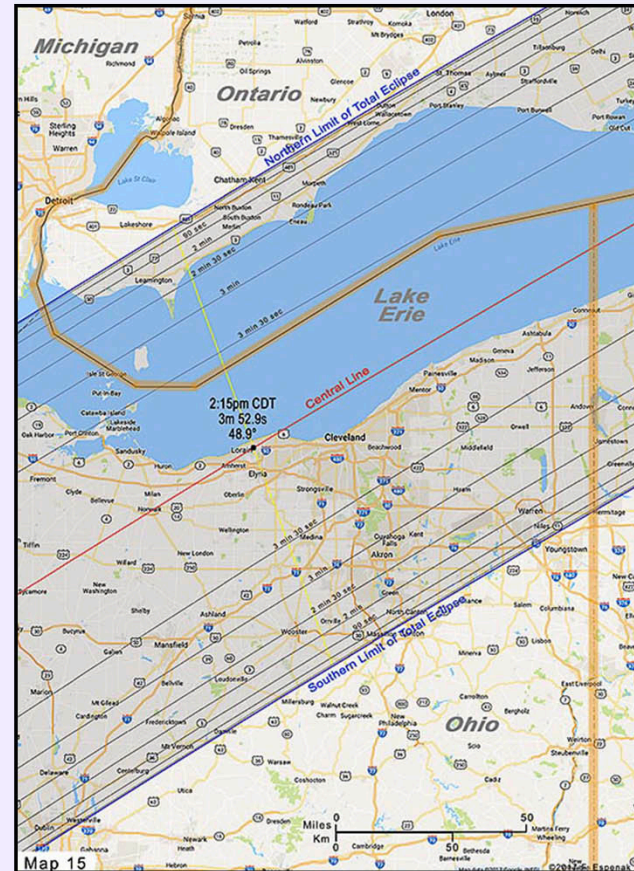

ROAD ATLAS FOR THE TOTAL SOLAR ECLIPSE OF 2024

BY FRED ESPENAK