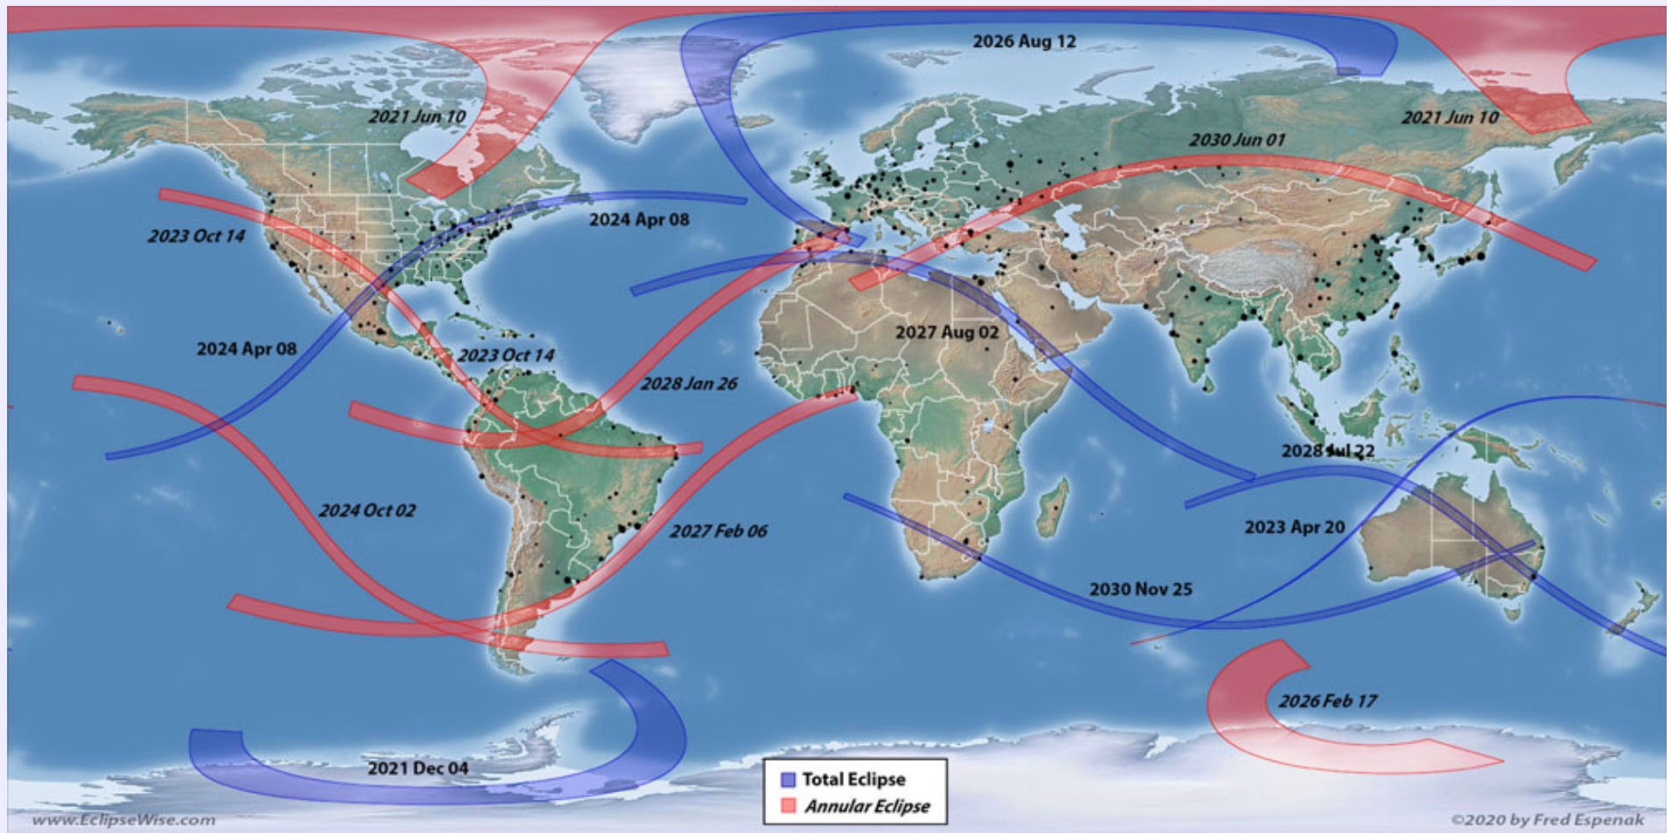

[Recent and Upcoming Solar Eclipses](#)

[Central Solar Eclipses: 2021 to 2030](#)

[Global Animations of Solar Eclipses: 2021 to 2025](#)

[Solar Eclipse Preview: 2020 to 2030](#)

[Solar Eclipse Links](#)

[Eclipse Publications](#)

[Transits of Mercury and Venus Links](#)

[Predictions Info](#)

[Donations](#)

Introduction

Welcome to *EclipseWise's* main page for [Solar Eclipses](#). You can learn more about this website by visiting the [Introduction Page](#).

Clear skies

EclipseWise.com/solar

Central Solar Eclipses: 2021 to 2030

The path of every central [solar eclipse \(total, annular, and hybrid\)](#) from 2021 to 2030 is plotted on the world map (equidistant cylindrical projection). The central paths of [total eclipses](#) are shaded blue, while [annular eclipses](#) are shaded red. For hybrid eclipses, part of the path is shaded blue (total), and part is shaded red (annular). Major cities are plotted as black dots, scaled by population size.

The map to the right depicts the geographic regions of eclipse visibility. Click on the map to enlarge it. For an explanation of the features appearing in the map, see [Key to Solar Eclipse Maps](#).

The instant of *greatest eclipse* takes place on 2024 Apr 08 at 18:18:29 TD (18:17:18 UT1). This is 1.0 days after the Moon reaches perigee. During the eclipse, the Sun is in the constellation *Aries*. The *synodic month* in which the eclipse takes place has a *Brown Lunation Number* of 1253.